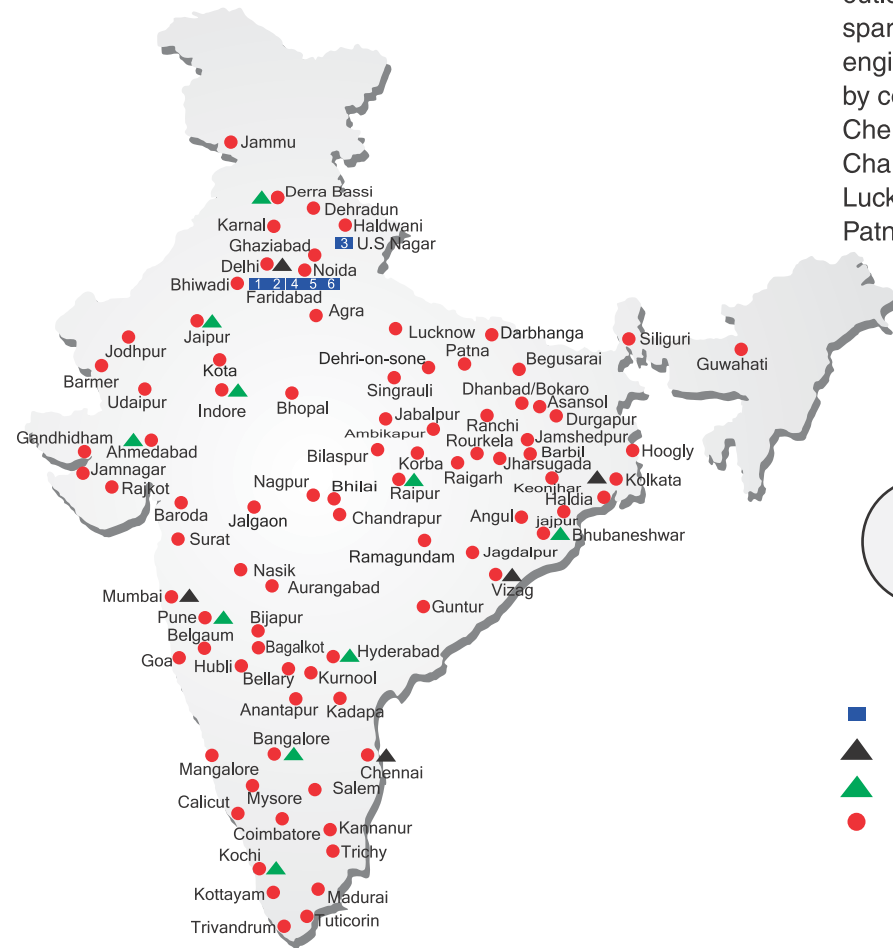

ALL INDIA NETWORK

SPARE PARTS & SERVICE

ACE has all India Sales and Service network operating out of all the major cities. These outlets are fully equipped to provide genuine spare parts and services by company trained engineers. These outlets are further supported by company officials based at Delhi, Mumbai, Chennai, Kolkatta, Ahmedabad, Pune, Jaipur, Chandigarh, Ranchi, Raipur, Indore, Bhubneshwar, Lucknow, Hyderabad, Bangalore, Guwahati, Patna, Vizag & Cochin.

CUSTOMER CARE
TOLL FREE No
1800 1800 004

- WORKS
- ▲ REGIONAL OFFICES
- ▲ AREA OFFICES
- SALES AND SERVICE DEALERS